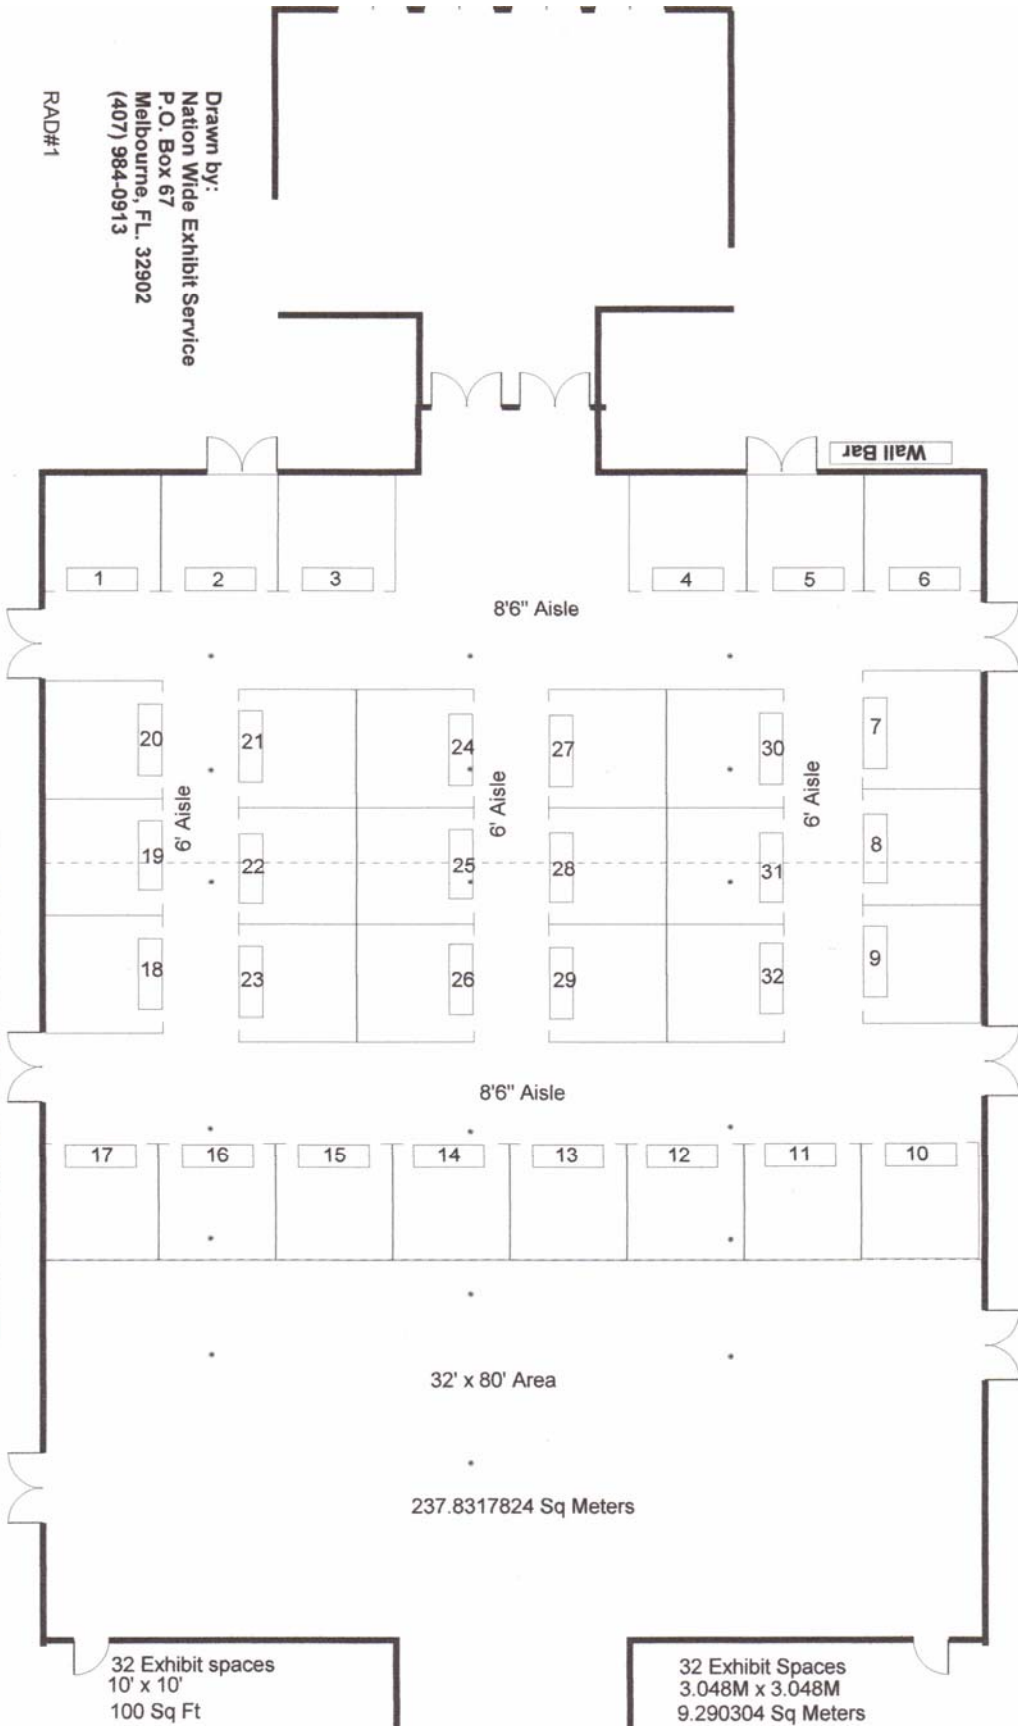

SATIS 2007 Conference

RADDISON AT THE PORT

Drawn by:
Nation Wide Exhibit Service
P.O. Box 67
Melbourne, FL. 32902
(407) 984-0913
RAD#1